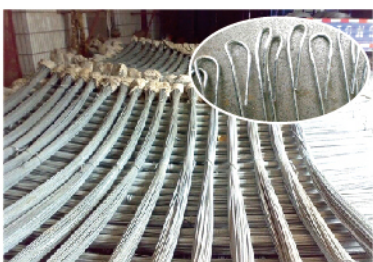

## Baler Accessories

半自动捆扎机  
Semi-Automatic Strapping Machine

称  
Balance

瓶子刺破机  
Bottle Perforator

电动打包机  
Electric Strapping Machine

气动打包机  
Pneumatic Strapping Machine

PET 打包带  
PET Strap

PET/PP 带带盘车  
PET/PP Strapping Dispenser

捆扎绳  
Straps

成捆铁丝  
Iron Wire

定尺钢丝  
Quick-Lock Galvanized Steel Wires

冷却水塔  
Cooling Tower

水泵  
Water Pump