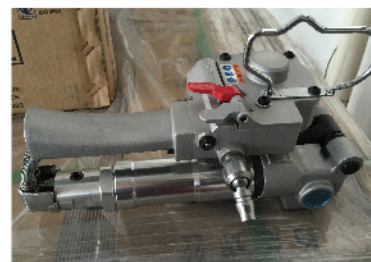

## Baler Accessories

半自动捆扎机  
Semi-Automatic Strapping Machine

称  
Balance

瓶子刺破机  
Bottle Perforator

电动打包机  
Electric Strapping Machine

气动打包机  
Pneumatic Strapping Machine

PET 打包带  
PET Strap

PET/PP 带带盘车  
PET/PP Strapping Dispenser

捆扎绳  
Straps

成捆铁丝  
Iron Wire

定尺钢丝  
Quick-Lock Galvanized Steel Wires

冷却水塔  
Cooling Tower

水泵  
Water Pump