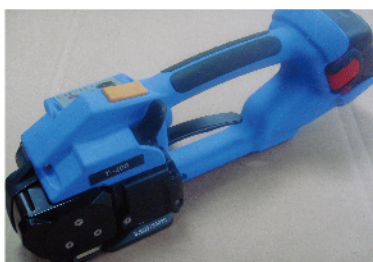

## Baler Accessories

半自动捆扎机  
Semi-Automatic Strapping Machine

称  
Balance

瓶子刺破机  
Bottle Perforator

电动打包机  
Electric Strapping Machine

气动打包机  
Pneumatic Strapping Machine

PET 打包带  
PET Strap

PET/PP 带带盘车  
PET/PP Strapping Dispenser